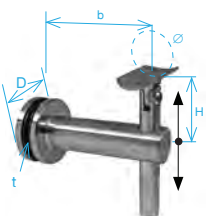

| Quality | Finish | art. | b x h | a x c | M |
|---------|--------|------------|---------|---------|---|
| AISI304 | brush | A/4111-000 | 90 x 44 | 40 x 60 | 8 |

handrail brackets

| Quality | Finish | ∅ | art. | b | H | D |
|---------|--------|------|--------------|----|-------|----------|
| AISI304 | satin | 33,7 | A/0135-033 | 80 | 40-80 | 33,7x2,0 |
| | | 42,4 | A/0135-042 | 80 | 40-80 | 42,4x2,0 |
| | | 48,3 | A/0135-048 | 80 | 40-80 | 48,3x2,0 |
| AISI316 | polish | 42,4 | A/0135-042/L | 80 | 40-80 | 42,4x2,0 |
| | | 42,4 | A14/0135-042 | 80 | 40-80 | 42,4x2,0 |

handrail brackets

| Quality | Finish | ∅ | art. | b | H | D | t |
|---------|--------|------|--------------|----|-------|----|-------|
| AISI304 | brush | 33,7 | A/0155-033 | 80 | 40-80 | 50 | 12-30 |
| | | 42,4 | A/0155-042 | 80 | 40-80 | 50 | 12-30 |
| | | 48,3 | A/0155-048 | 80 | 40-80 | 50 | 12-30 |
| AISI316 | brush | 42,4 | A14/0155-042 | 80 | 40-80 | 50 | 12-30 |