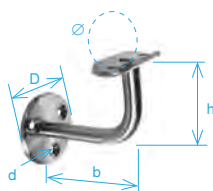

handrail brackets

| Quality | Finish | ∅ | art. | b x h | D | M |
|---------|--------|------|--------------|-------|----|---|
| AISI304 | satin | 33,7 | A/0111-033 | 75x50 | 50 | 8 |
| | | 42,4 | A/0111-042 | 75x50 | 50 | 8 |
| | | 48,3 | A/0111-048 | 75x50 | 50 | 8 |
| AISI316 | polish | 42,4 | A/0111-042-L | 75x50 | 50 | 8 |
| | | 42,4 | A14/0111-042 | 75x50 | 50 | 8 |

handrail brackets

| Quality | Finish | art. | b x h | d | D |
|---------|--------|--------------|-------|---|----|
| AISI304 | satin | A/0113-000 | 75x50 | 5 | 60 |
| | | A/0113-000-R | 75x50 | 5 | 58 |

| Quality | Finish | art. | b x h | D | M |
|---------|--------|--------------|-------|----|---|
| AISI304 | brush | A/0111-000 | 75x50 | 50 | 8 |
| AISI316 | satin | A14/0111-000 | 75x50 | 50 | 8 |

| Quality | Finish | art. | b x h | D | M |
|---------|--------|------------|-------|----|---|
| AISI304 | brush | A/0114-000 | 75x46 | 50 | 8 |