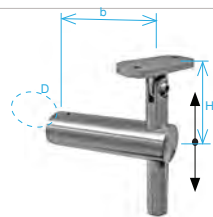

Quality	Finish	art.	b	H	D
AISI304	brush	A/0135-000	80	40-80	42,4x2,0