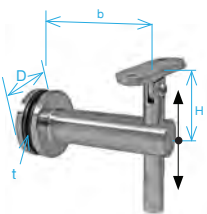

Quality	Finish	art.	b	H	D	t
AISI304	brush	A/0155-000	80	40-80	50	12-30