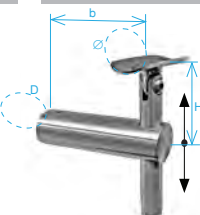

| Quality | Finish | ∅ | art. | b x h | a x c | M |
|---------|--------|------|------------|-------|---------|---|
| AISI304 | brush | 42,4 | A/4111-042 | 92x50 | 40 x 60 | 8 |

| Quality | Finish | art. | b x h | D | d |
|---------|--------|------------|-------|----|-----|
| AISI304 | brush | A/0112-000 | 75x50 | 60 | 6,5 |

| Quality | Finish | art. | b x h | a x c | M |
|---------|--------|------------|---------|---------|---|
| AISI304 | brush | A/4111-000 | 90 x 44 | 40 x 60 | 8 |

handrail brackets

| Quality | Finish | ∅ | art. | b | H | D |
|---------|--------|------|--------------|----|-------|----------|
| AISI304 | satin | 33,7 | A/0135-033 | 80 | 40-80 | 33,7x2,0 |
| | | 42,4 | A/0135-042 | 80 | 40-80 | 42,4x2,0 |
| | | 48,3 | A/0135-048 | 80 | 40-80 | 48,3x2,0 |
| AISI316 | polish | 42,4 | A/0135-042/L | 80 | 40-80 | 42,4x2,0 |
| | | 42,4 | A14/0135-042 | 80 | 40-80 | 42,4x2,0 |