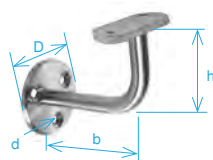

Quality	Finish	art.	b x h	D	d
AISI304	brush	A/0112-000	75x50	60	6,5