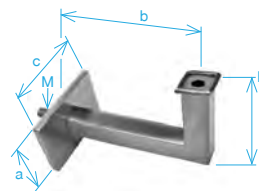

Quality	Finish	art.	b x h	a x c	M
AISI304	brush	A/4111-000	90 x 44	40 x 60	8