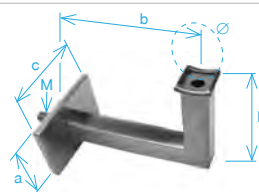

Quality	Finish	∅	art.	b x h	a x c	M
AISI304	brush	42,4	A/4111-042	92x50	40 x 60	8